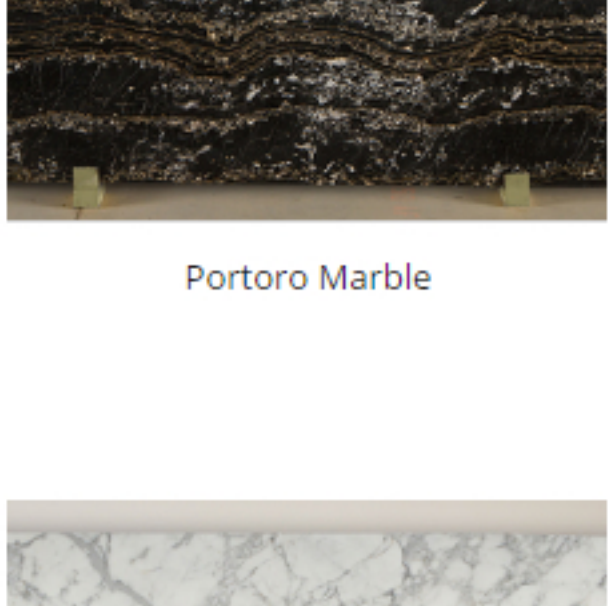

Portoro Marble